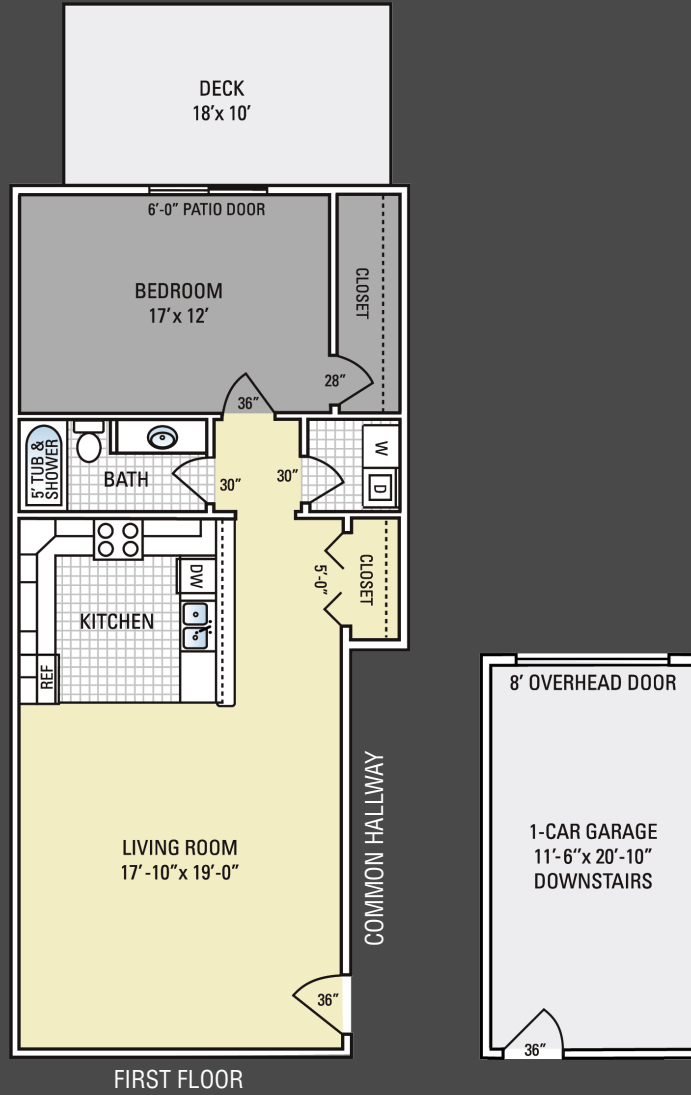

1 BEDROOM, 1 BATH APARTMENT WITH GARAGE

APPROX. 1200 SQ. FT.

FIRST FLOOR